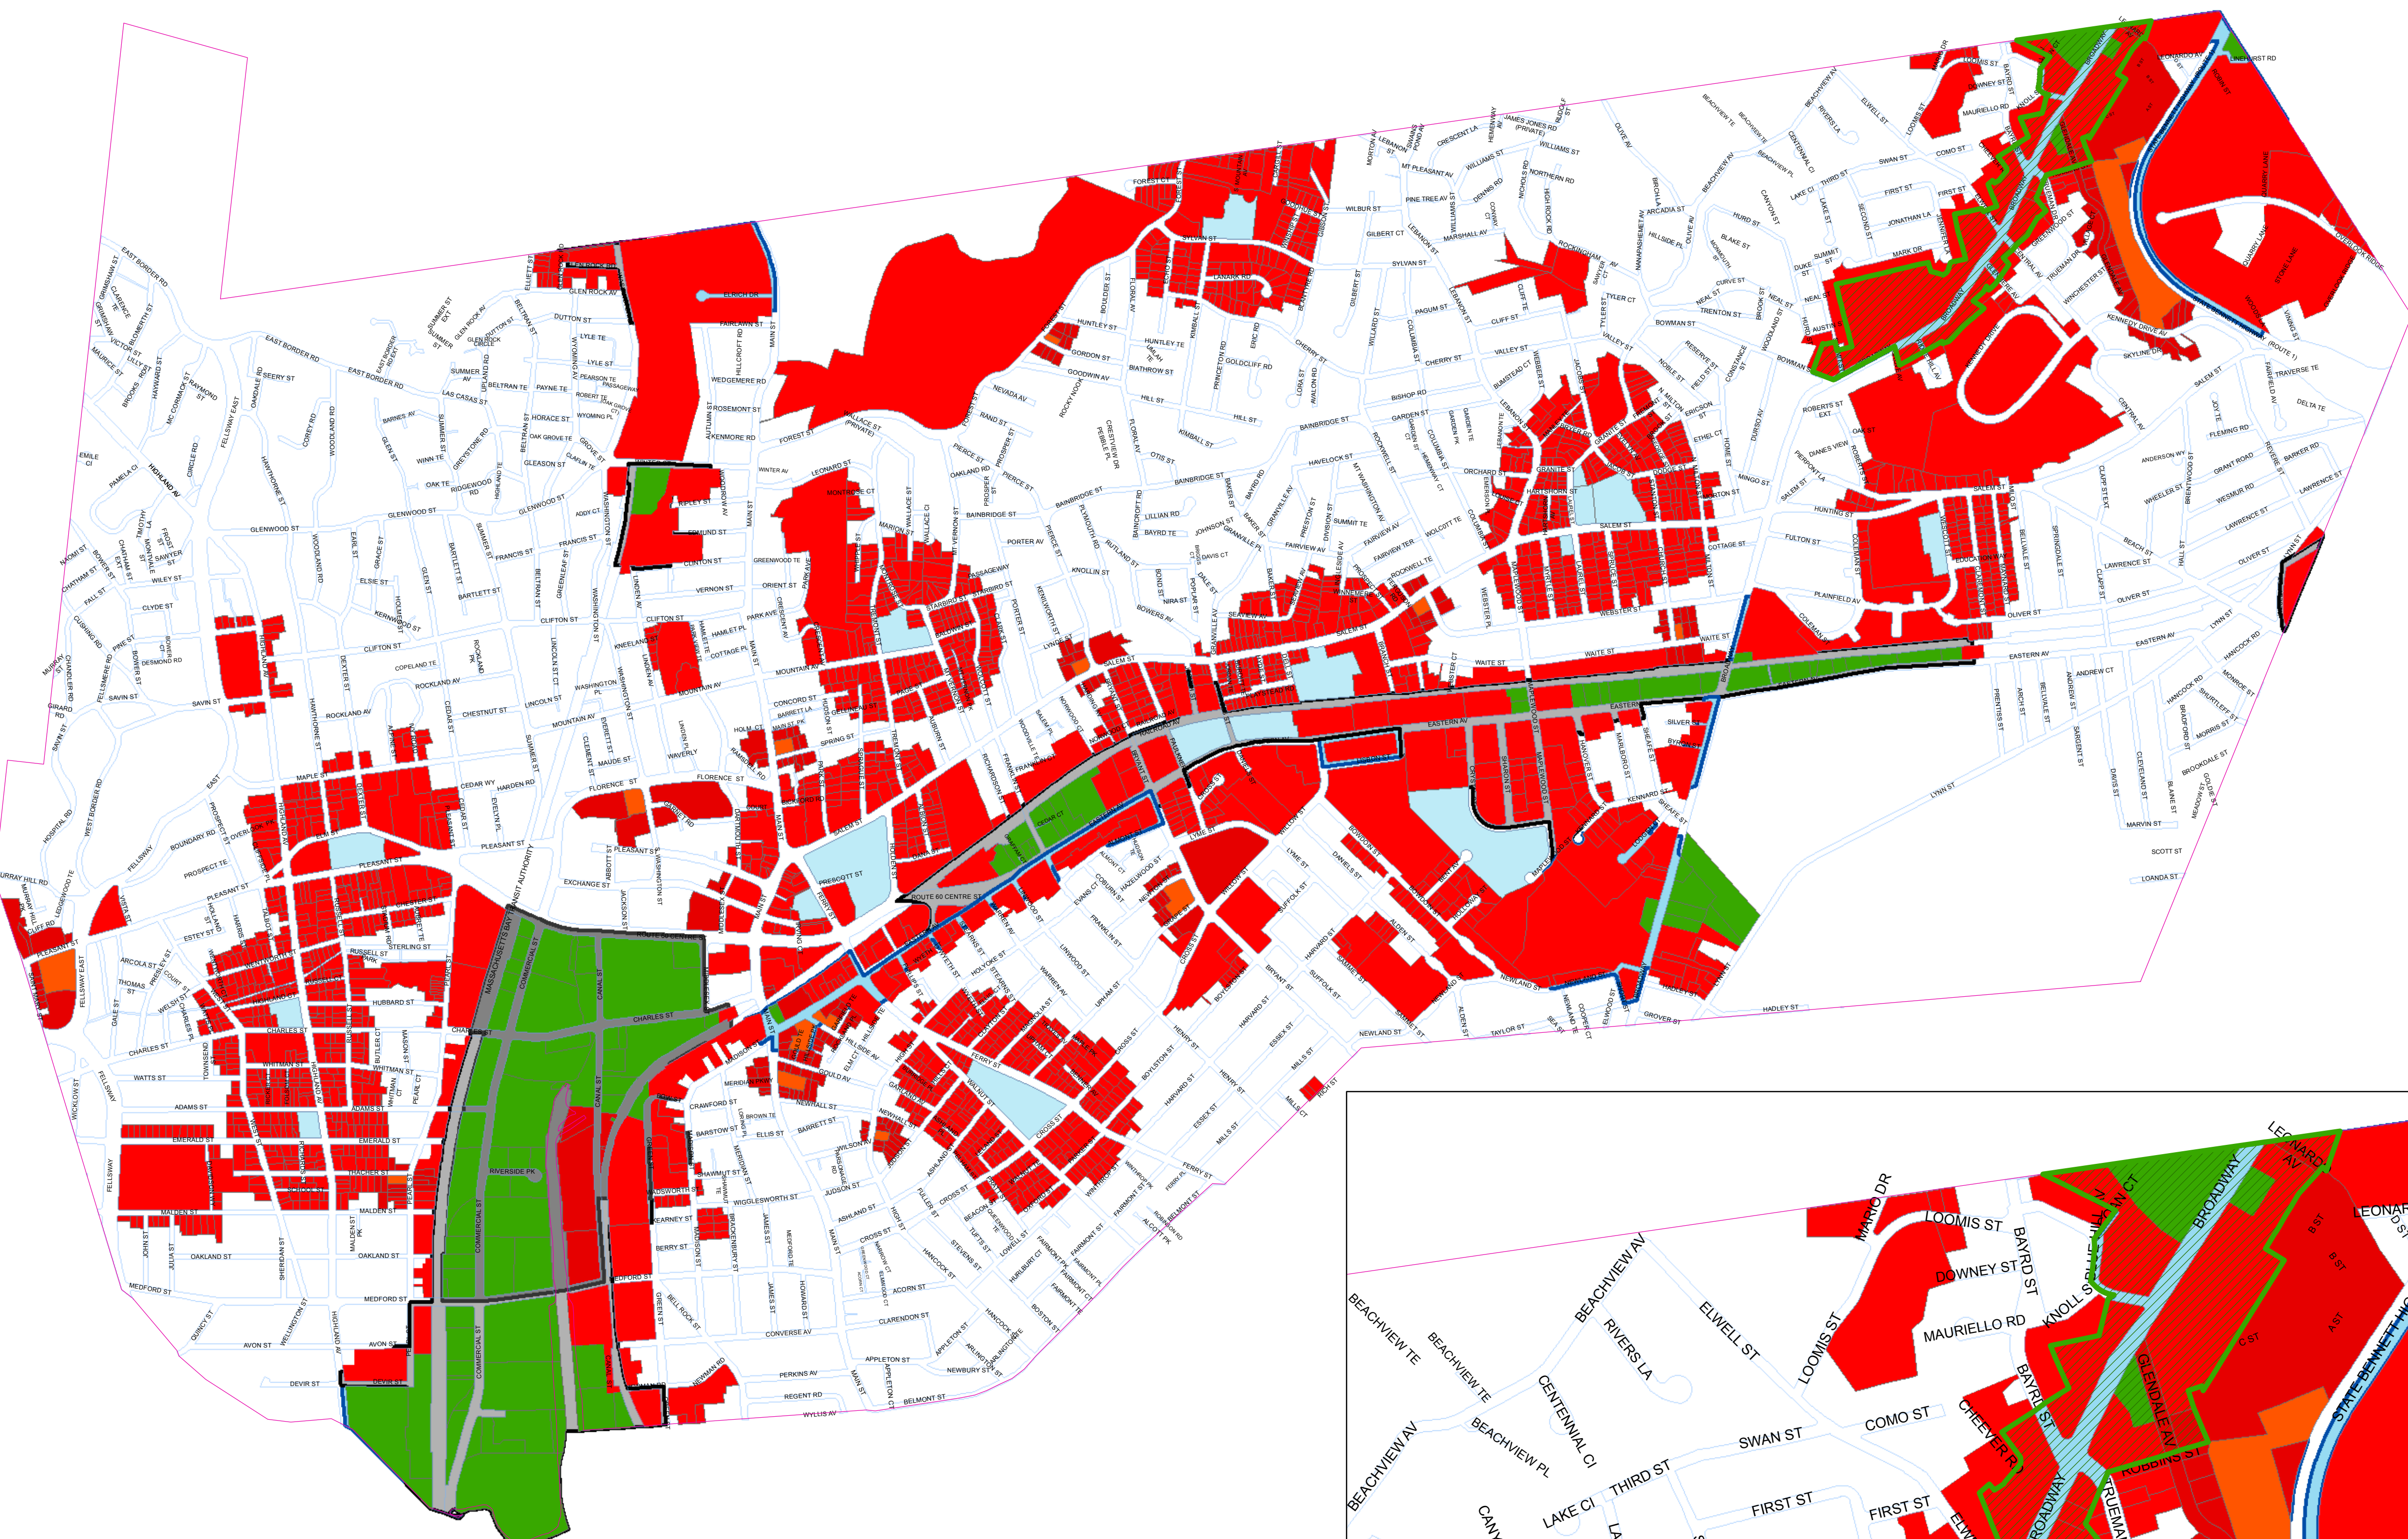

Allowed Cannabis Zones (Green)

Legend

- Adult Retail Sales Zone
- Malden Border
- Parcels
- School Parcels
- School Parcels Within 500ft
- Religious Parcels
- Religious Parcels 75
- Parcels within 75ft of a Park
- Substance Abuse Centers Parcels 75ft
- Blocked Parcels in Allowed Zone
- Allowed Cannabis Parcels

Zoning

- Highway Business
- Industrial I
- Industrial II

DISCLAIMER
 This map is intended for planning purpose only and is not equivalent to survey.
 The City of Malden makes no guarantees express or implied regarding the information depicted.

1 inch = 721 feet

Please note: The scale of this map is based upon "D" Size Paper (24" x 36")